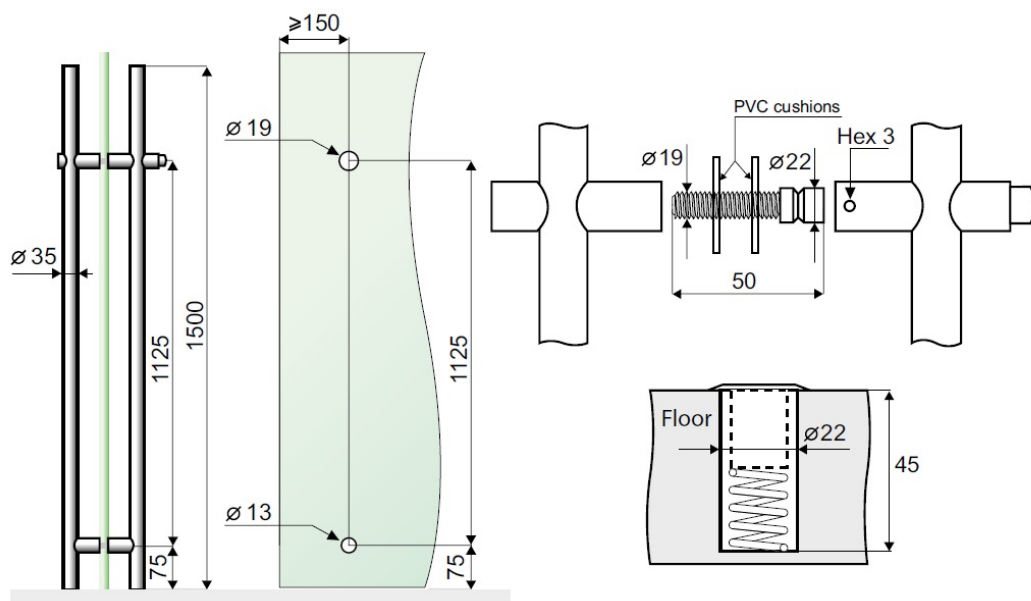

PRODUCT SHEET

Description:

Door Bar Handle Lock $\varnothing 35 \times 1500 \text{mm}$ W/ KA 01 Cylinder On Both Sides, SS304 Brushed, W/Dust Free Floor Socket, F/8-12mm, W/5, Metal Keys, cc:1125mm, Cylinder Hole $\varnothing 19 \text{mm}$, & Bottom Hole, $\varnothing 13 \text{mm}$. Latch Size: 40mm.

Item number:

14.60.615-9

Units	Box	Carton	HS Code	Barcode
Set	1	5	8301401100	
				5704866478342

SISO A/S

Mileparken 11
DK-2740 Skovlunde
Denmark
VAT: DK 24786013

Phone +45 45 830 900

www.siso.dk
siso@siso.dk